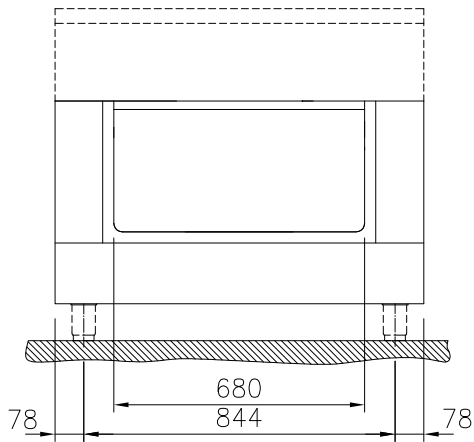

Construction

- Hygienic design of the open base compartment with large round edges.
- IPX5 water resistance certification.
- 2 mm top in 1.4301 (AISI 304).
- Flat surface construction with minimal hidden areas to easily clean all surfaces
- Internal frame for heavy duty sturdiness in stainless steel.

APPROVAL: _____

Experience the Excellence
www.electroluxprofessional.com

Front

Side

Top

Key Information:

External dimensions, Width:	
589312 (MC1ADAJ000)	1000 mm
External dimensions, Depth:	900 mm
External dimensions, Height:	550 mm
Cupboard Cavity Dimensions (width):	680 mm
Cupboard Cavity Dimensions (height):	330 mm
Cupboard Cavity Dimensions (depth):	740 mm
Net weight:	26 kg

Optional Accessories

- Stainless steel side panel (12mm), 900x800mm, freestanding PNC 912511
- Stainless steel front kicking strip, 1000mm width PNC 912600
- Stainless steel side kicking strips left and right, freestanding, 900mm width PNC 912621
- Stainless steel side kicking strips left and right, wall mounted, 900mm width PNC 912624
- Stainless steel side kicking strips left and right, back-to-back, 1800mm width PNC 912627
- Stainless steel plinth, against wall, 1000mm width PNC 912903
- Stainless steel plinth, freestanding, 1000mm width PNC 912922
- Stainless steel panel (12mm) 900x800mm, against wall, left side PNC 913102
- Stainless steel panel (12mm) 900x800mm, against wall, right side PNC 913106
- Back panel, 1000x550mm, for bases and units, one-side operated PNC 913184
- Stainless steel side panel, left, H=800, flush PNC 913224
- Stainless steel side panel, left, H=800, flush PNC 913225
- - NOT TRANSLATED - PNC 913235
- - NOT TRANSLATED - PNC 913259
- - NOT TRANSLATED - PNC 913268
- - NOT TRANSLATED - PNC 913270
- - NOT TRANSLATED - PNC 913277
- - NOT TRANSLATED - PNC 913278
- - NOT TRANSLATED - PNC 913283
- STAINLESS STEEL DIVIDING PANEL 900X800MM LEFT/RIGHT PNC 913673
- STAINLESS STEEL SIDE COVER PANEL, FLUSH 900X800MM LEFT/RIGHT PNC 913689