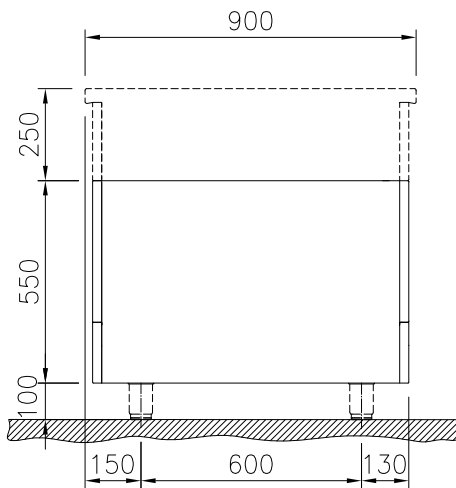

APPROVAL: _____

Experience the Excellence
www.electroluxprofessional.com

Front

Side

Top

Key Information:

External dimensions, Width:	
589312 (MC1ADAJ000)	1000 mm
External dimensions, Depth:	900 mm
External dimensions, Height:	550 mm
Cupboard Cavity Dimensions (width):	680 mm
Cupboard Cavity Dimensions (height):	330 mm
Cupboard Cavity Dimensions (depth):	740 mm
Net weight:	26 kg

Optional Accessories

- Stainless steel side panel (12mm), 900x800mm, freestanding PNC 912511
- Stainless steel front kicking strip, 1000mm width PNC 912600
- Stainless steel side kicking strips left and right, freestanding, 900mm width PNC 912621
- Stainless steel side kicking strips left and right, wall mounted, 900mm width PNC 912624
- Stainless steel side kicking strips left and right, back-to-back, 1800mm width PNC 912627
- Stainless steel plinth, against wall, 1000mm width PNC 912903
- Stainless steel plinth, freestanding, 1000mm width PNC 912922
- Stainless steel panel (12mm) 900x800mm, against wall, left side PNC 913102
- Stainless steel panel (12mm) 900x800mm, against wall, right side PNC 913106
- Back panel, 1000x550mm, for bases and units, one-side operated PNC 913184
- Stainless steel side panel, left, H=800, flush PNC 913224
- Stainless steel side panel, left, H=800, flush PNC 913225
- - NOT TRANSLATED - PNC 913235
- - NOT TRANSLATED - PNC 913259
- - NOT TRANSLATED - PNC 913268
- - NOT TRANSLATED - PNC 913270
- - NOT TRANSLATED - PNC 913277
- - NOT TRANSLATED - PNC 913278
- - NOT TRANSLATED - PNC 913283
- STAINLESS STEEL DIVIDING PANEL 900X800MM LEFT/RIGHT PNC 913673
- STAINLESS STEEL SIDE COVER PANEL, FLUSH 900X800MM LEFT/RIGHT PNC 913689