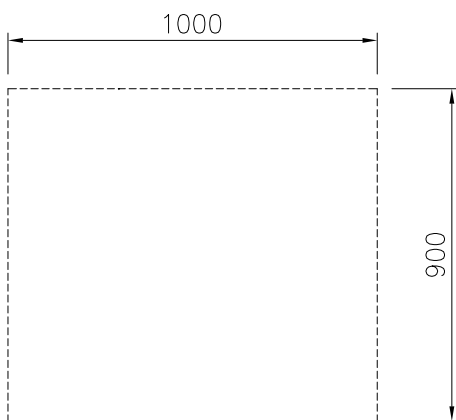

APPROVAL: _____

Experience the Excellence
www.electroluxprofessional.com

Front

Side

Top

Key Information:

External dimensions, Width:	
589312 (MC1ADAJ000)	1000 mm
External dimensions, Depth:	900 mm
External dimensions, Height:	550 mm
Cupboard Cavity Dimensions (width):	680 mm
Cupboard Cavity Dimensions (height):	330 mm
Cupboard Cavity Dimensions (depth):	740 mm
Net weight:	26 kg